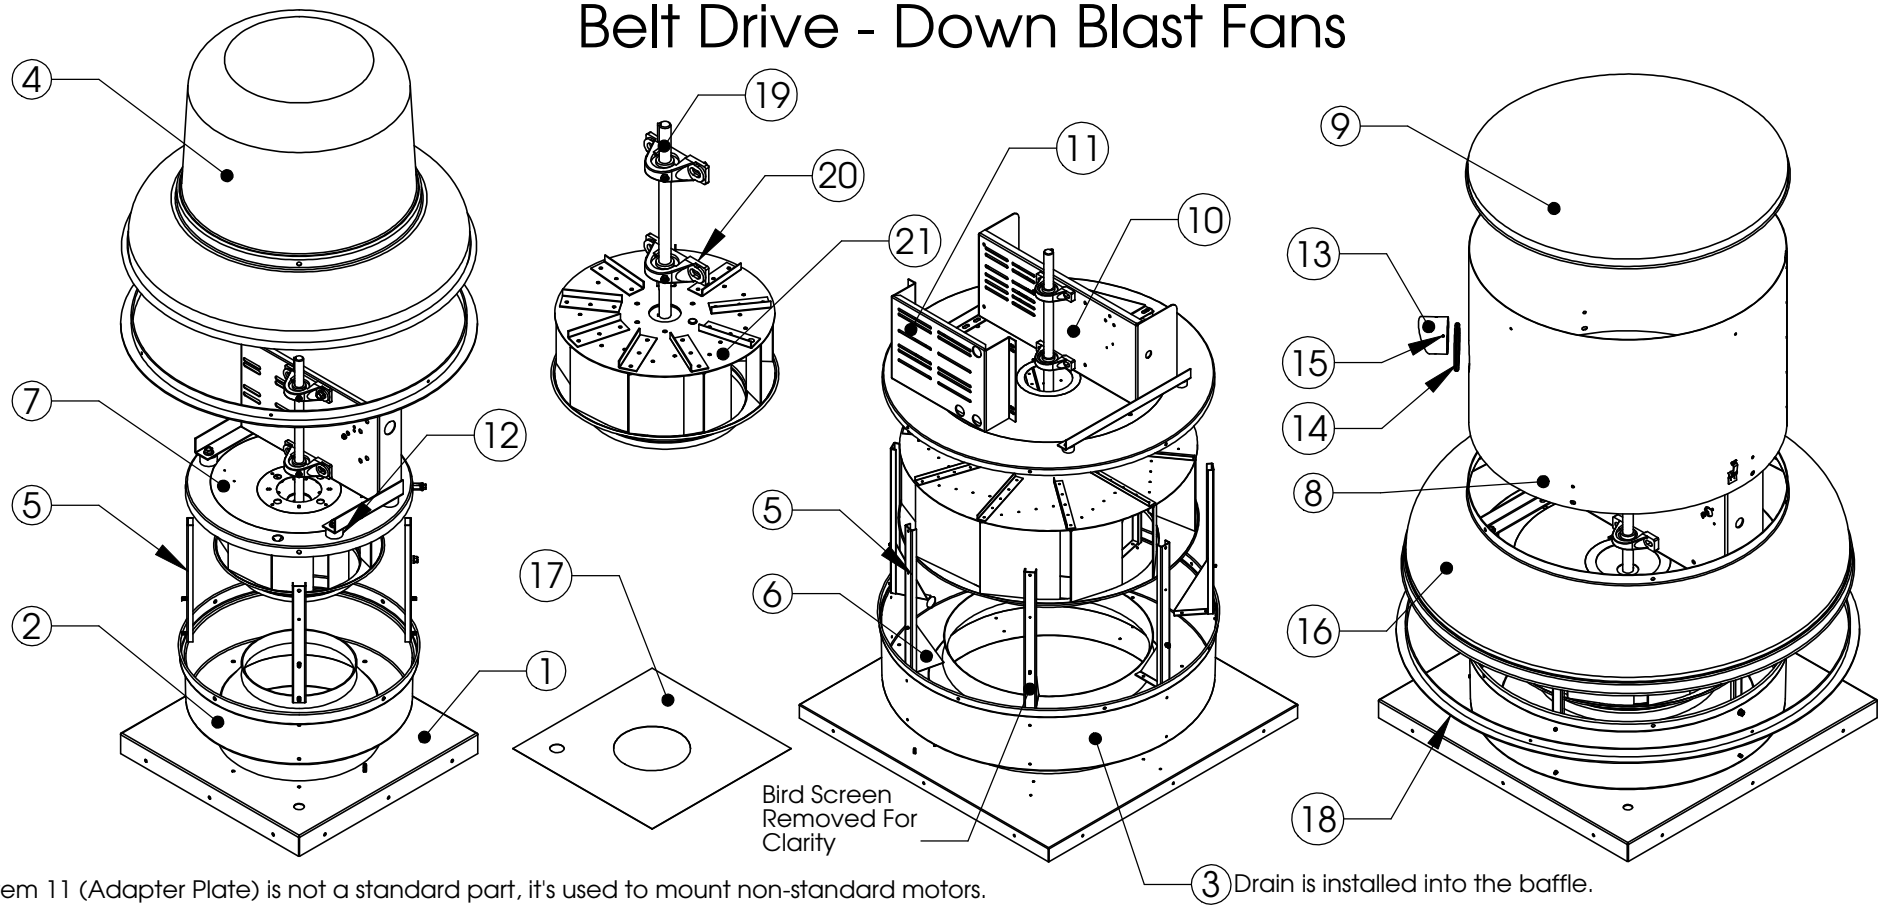

Belt Drive - Down Blast Fans

Note: Item 11 (Adapter Plate) is not a standard part, it's used to mount non-standard motors.

3 Drain is installed into the baffle.

Belt Drive - Down Blast Fan - Part Information.